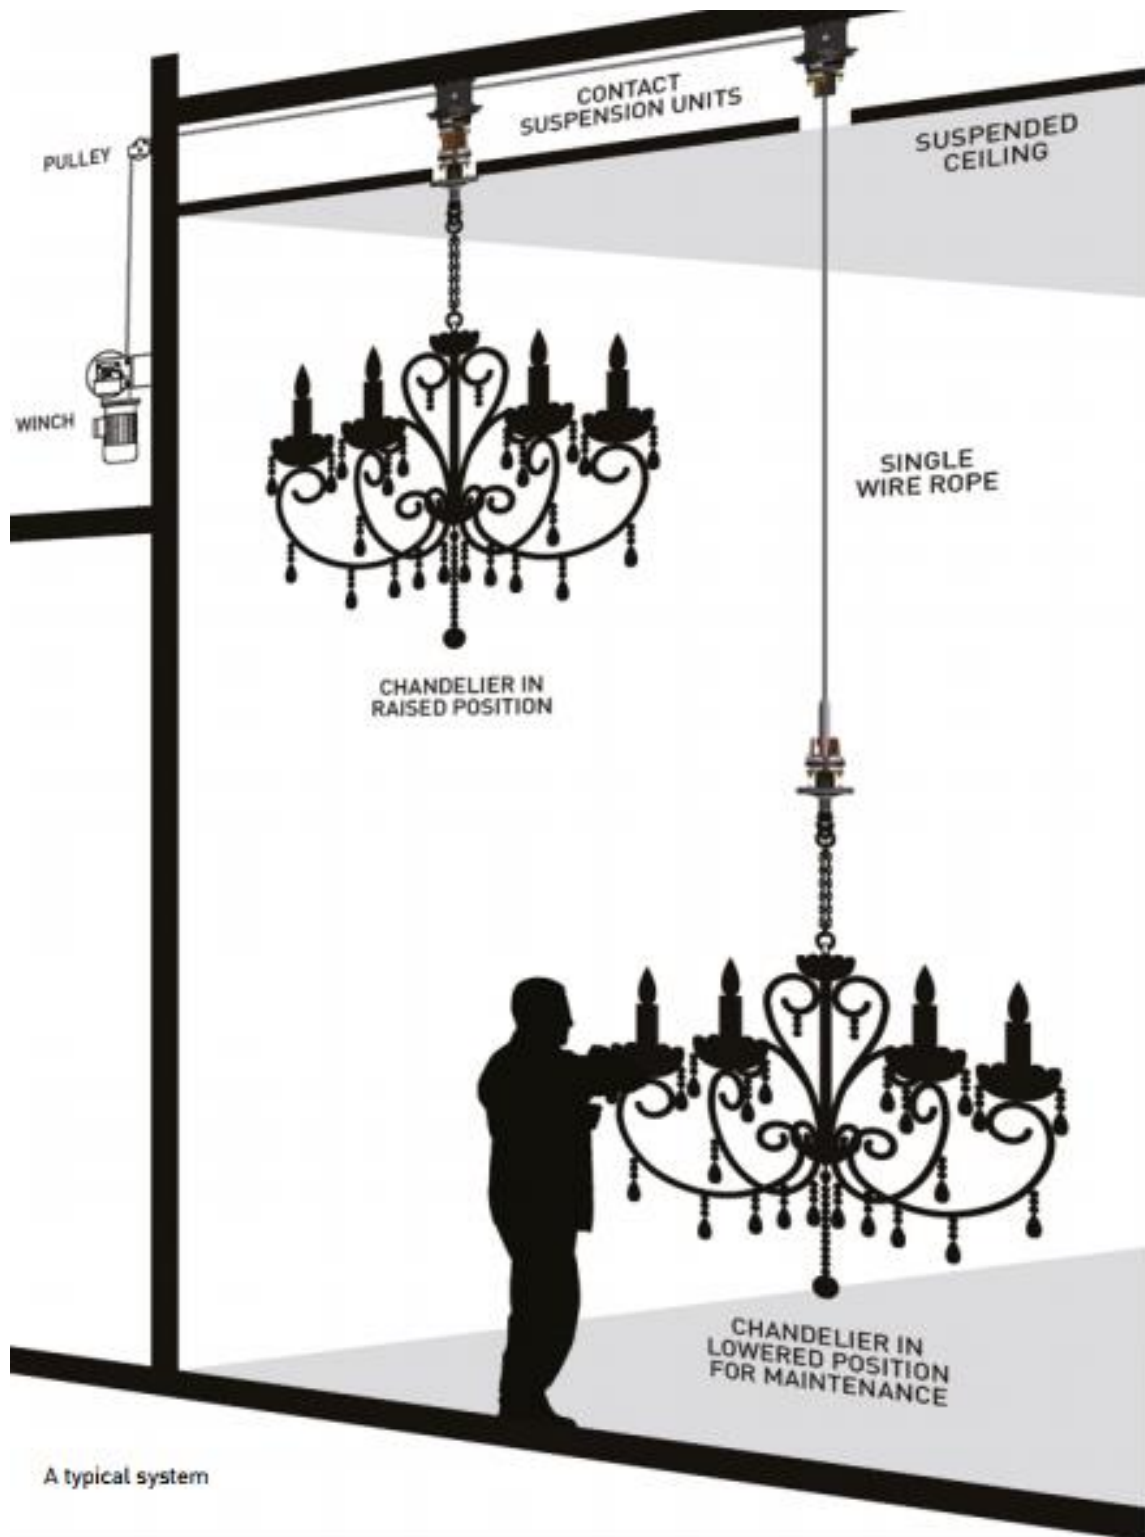

Visual Representation of a Typical Chandelier Winch System

For further information contact:

Penny Hydraulics Ltd  
Station Road Industrial Estate  
Station Road  
Clowne  
Chesterfield  
S43 4AB  
[sales@pennyhydraulics.com](mailto:sales@pennyhydraulics.com) +44 (0) 1246 811475