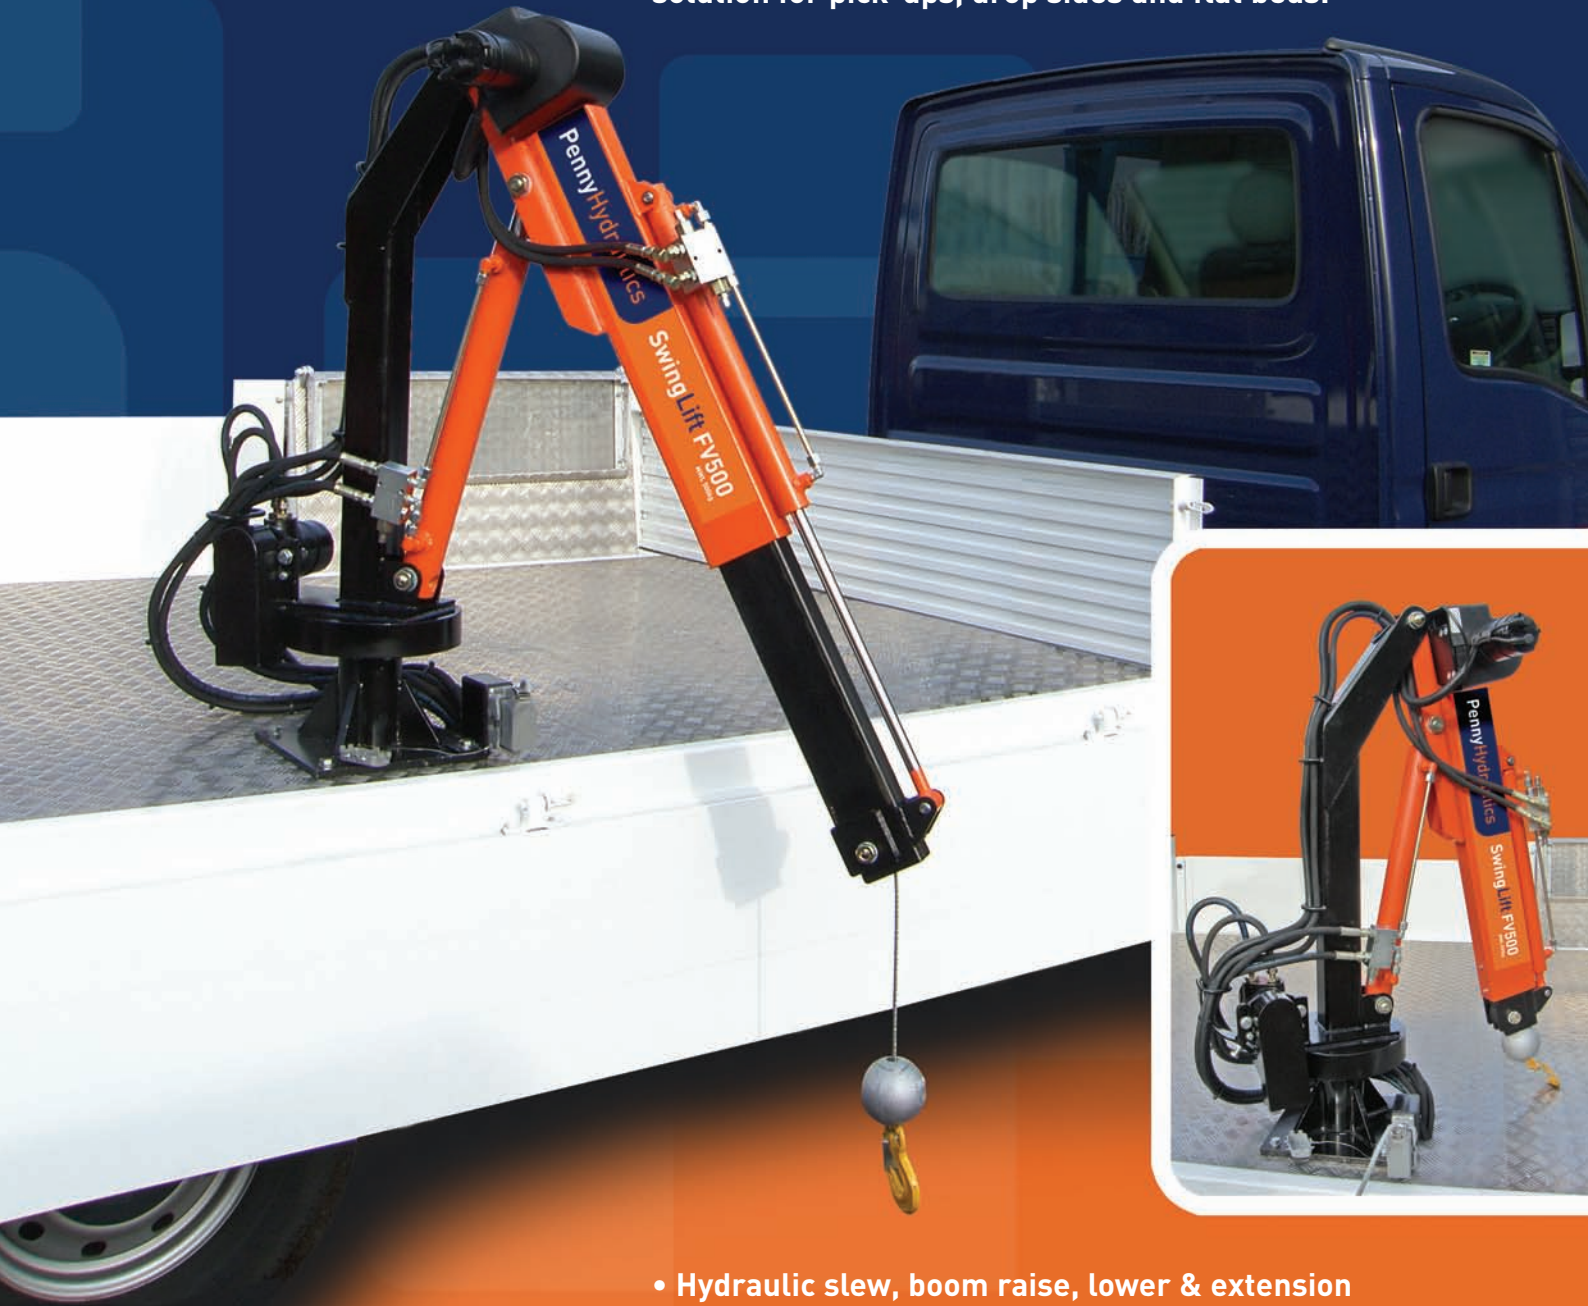

**NEW!**

**SwingLift**

**FV500**

**The perfectly  
precise lifting  
solution**

**Penny Hydraulics**  
pennyhydraulics.com  
01246 811475

**PennyHydraulics**

# FV500

The new SwingLift FV500 has hydraulic slew, boom raise, lower and extension for controlled, precise and safe handling and all round access to loads. With its 500kg capacity at maximum boom extension it is the ideal solution for pick-ups, drop sides and flat beds.

- Hydraulic slew, boom raise, lower & extension
- Optional electric winch
- 500kg capacity at full 1.5m extension

Let the SwingLift FV500 take the strain...  
contact us today to arrange a no obligation demonstration.